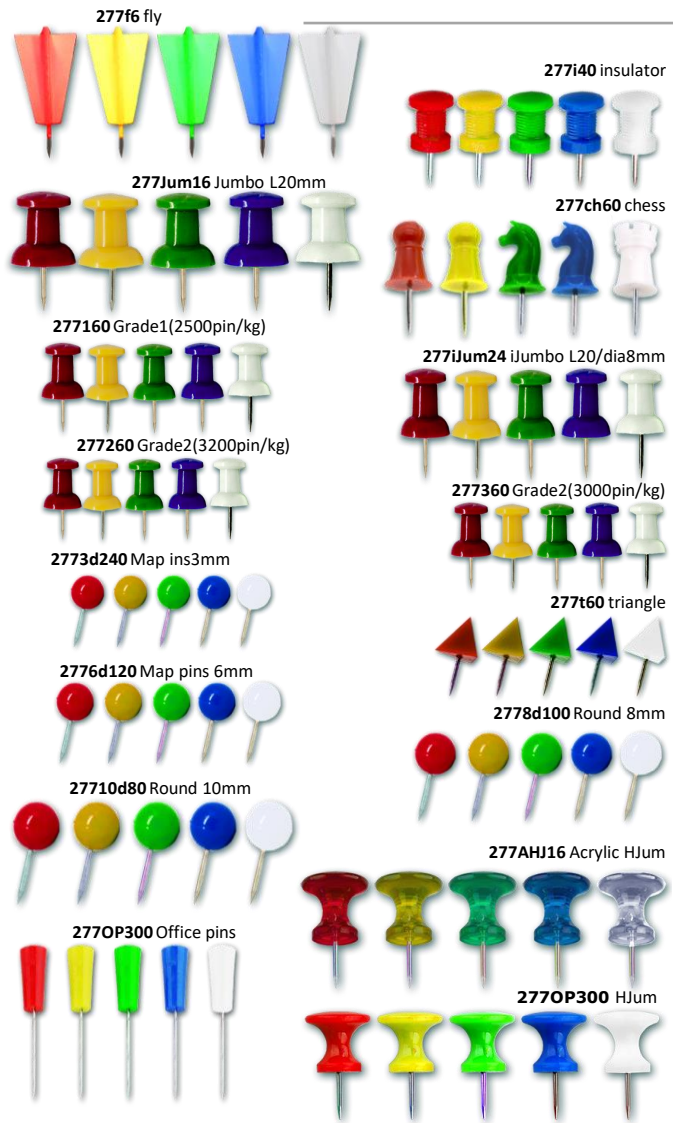

Paper clips

Combine push pin - plastic (head) with metal pins.

Art No	Product descript	MOQ set
277i40	Push pins assorted colors "insulator" 40 pcs./ Color Box	20000
277ch60	Push pins assorted colors Chess push pins 60 pcs./ Color Box	20000
277Jum16	Push pins assorted colors "Jumbo" size L:20mm push pins 16 pcs./ Color Box	20000
277iJum24	Push pins assorted colors "iJumbo" L:20mm/Dia8mm push pins 24 pcs./ Color Box	20000
277160	Push pins assorted colors push pins (grade1) 60 pcs./ Color Box	20000
277260	Push pins assorted colors push pins (grade2) 60 pcs./ Color Box	20000
277360	Push pins assorted colors push pins (grade3) 60 pcs./ Color Box	20000
277t60	Push pins assorted colors push pins "triangle" 60 pcs./ Color Box	20000
2773d240	Map pins assorted colors push pins dia:3mm 240 pcs./ Color Box	35000
2776d120	Map pins assorted colors push pins dia:6mm 120 pcs./ Color Box	20000
2778d100	Map pins assorted colors push pins dia:8mm 100 pcs./ Color Box	20000
27710d80	Map pins assorted colors push pins dia:10mm 80 pcs./ Color Box	20000
277AHJ16	Push pins assorted colors Acrylic "HJum" size L:18mm push pins 16 pcs./ Color Box	20000
277HJ16	Push pins assorted colors "HJum" size L:18mm push pins 16 pcs./ Color Box	20000
277OP300	Push pins assorted colors "Office pins" size 300pcs./ Color Box	20000